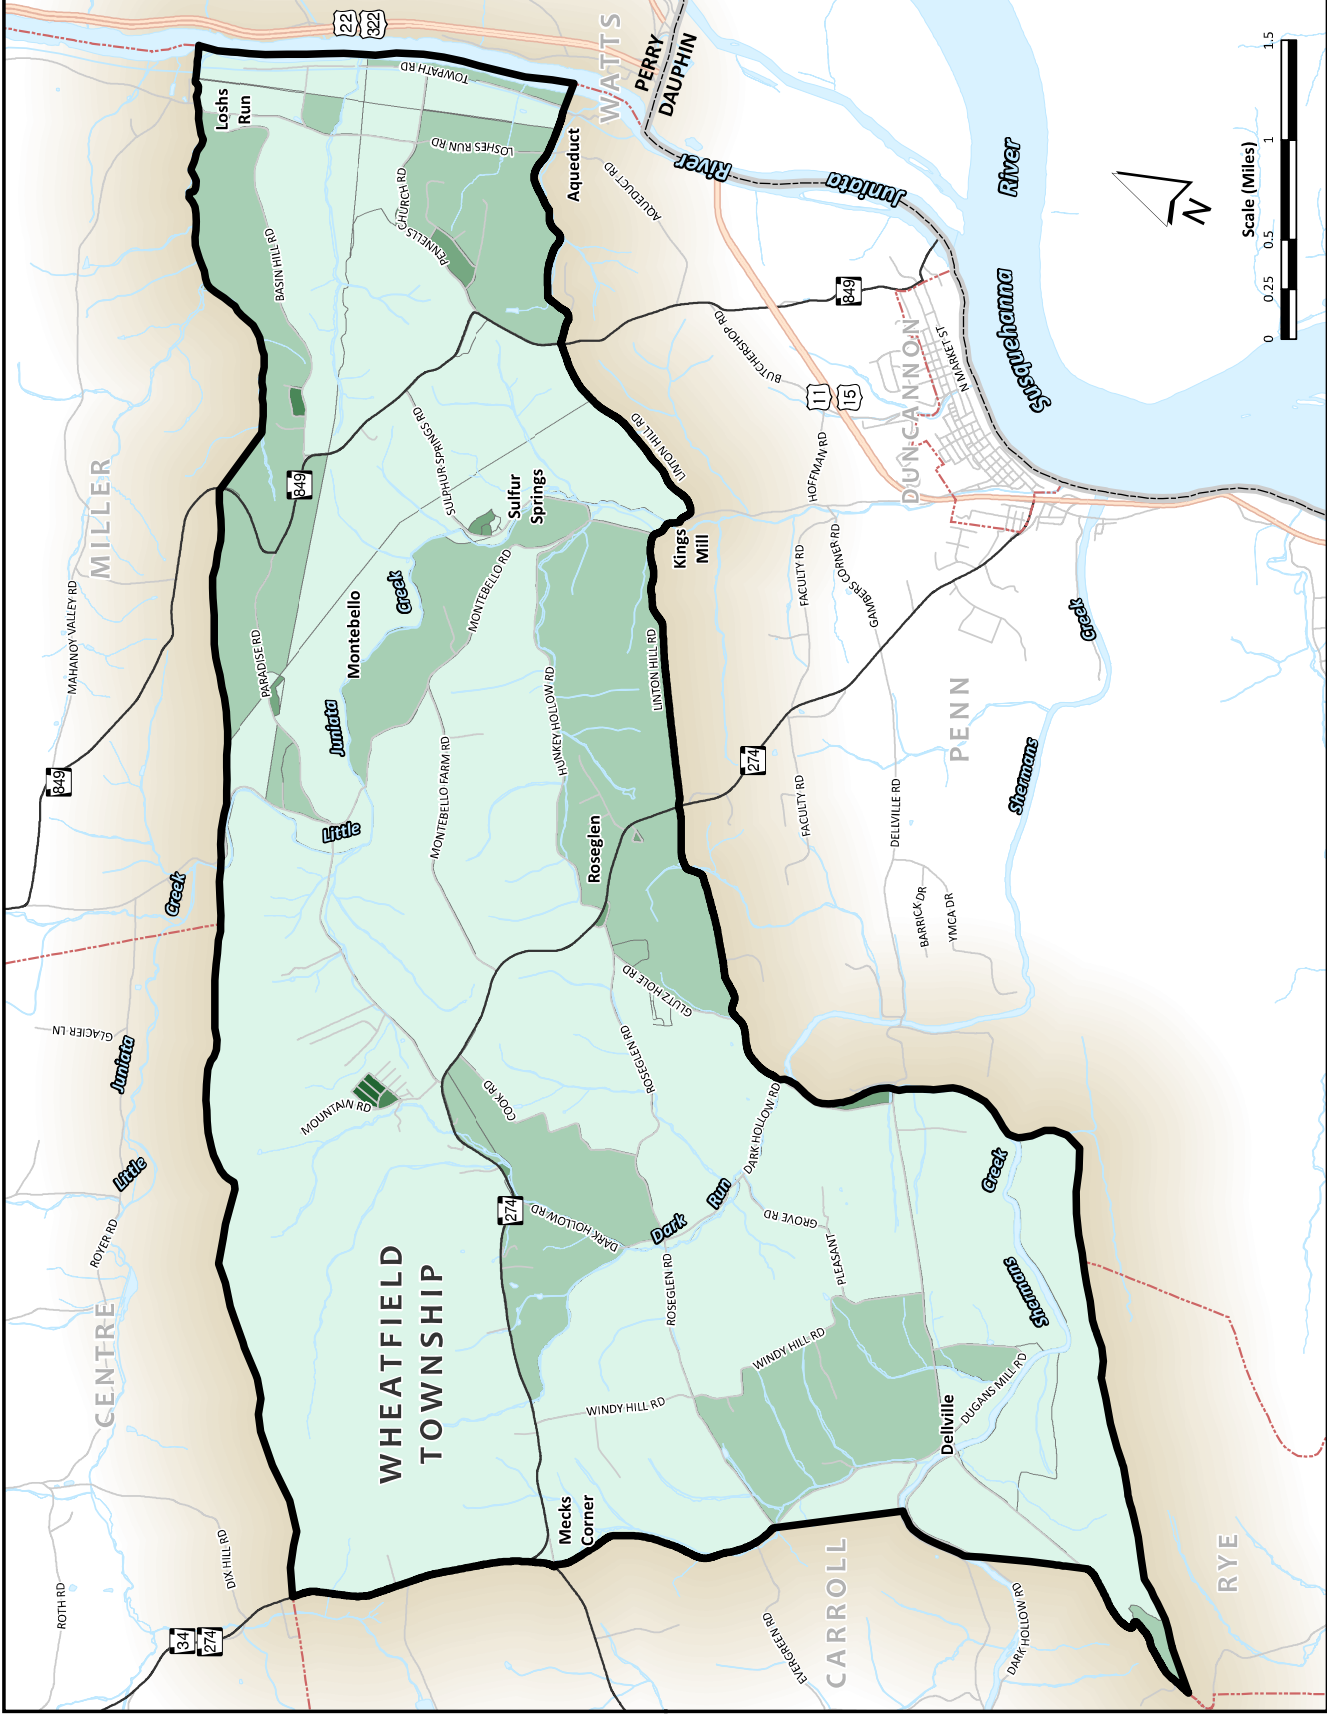

Wheatfield Township Comprehensive Plan

Wheatfield Township
Board of Supervisors

Map 1 Population Density

LEGEND

Persons/sq. mile by Census Block

LOCATION MAP